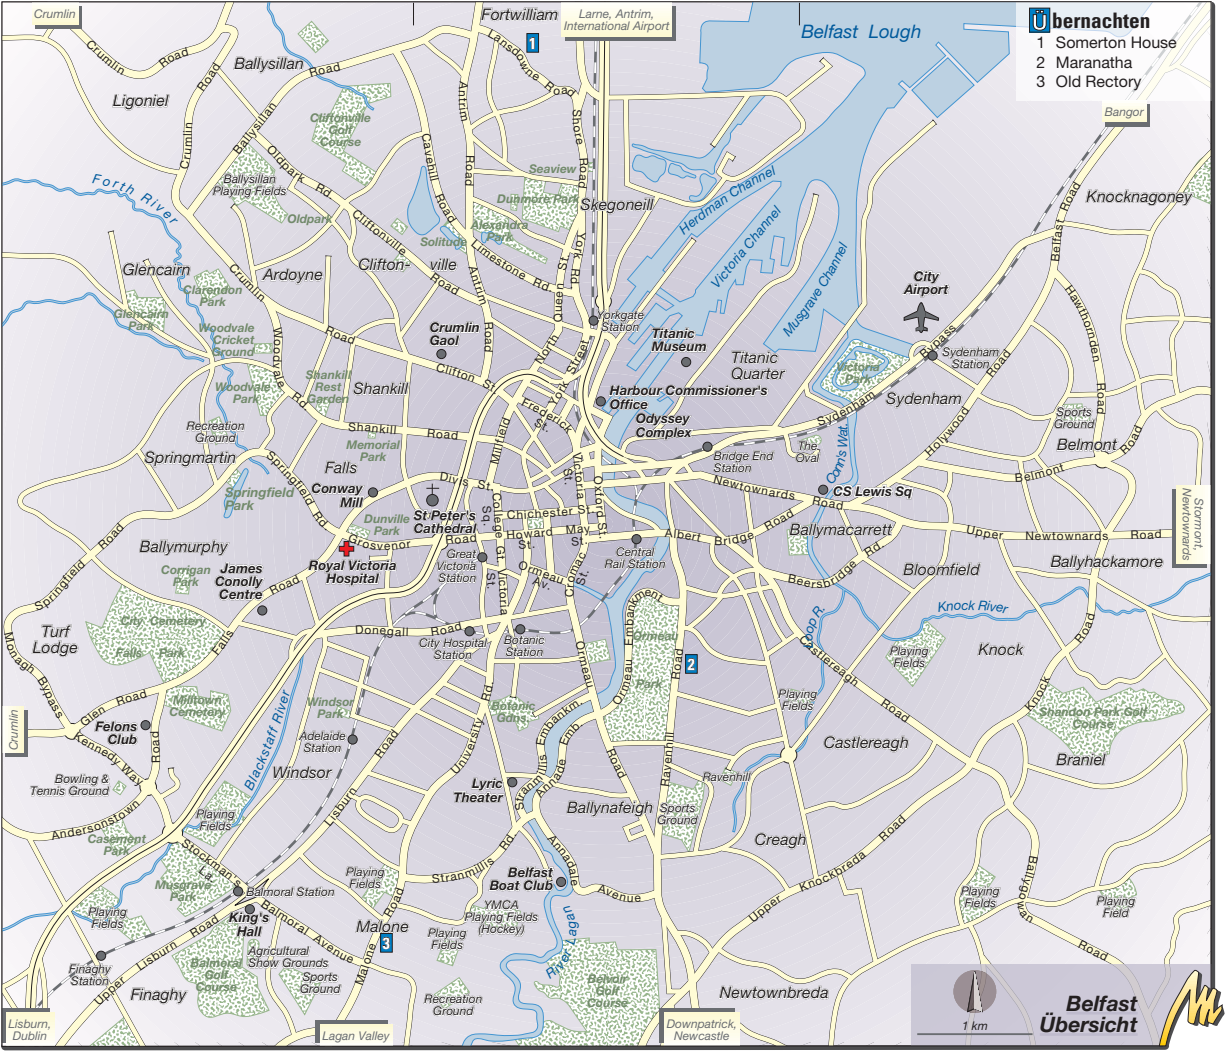

Westport

170 m

Achill Island

2 km

Northern Ireland

Der Nordwesten

Essen & Trinken

- 3 Lyon's Café
- 4 Osta
- 5 Coach Lane
- 7 Bistro Bianconi
- 11 Montmartre

Einkaufen

- 6 Quayside Centre
- 14 Craft Village
- 20 Richmond Centre
- 23 Foyleside Centre

Sonstiges

- 6 Kino Omniplex
- 18 The Nerve Centre
- 25 Playhouse
- 26 Gasyard Centre

Giant's Causeway

1 km

--- Upper Path
--- Lower Path

Rathlin Island

1 km

Übernachten

- 1 Somerton House
- 2 Maranatha
- 3 Old Rectory

1 km

Belfast Übersicht

Belfast Titanic Quarter

Übernachten

- 6 Merchant Hotel
- 16 Youth Hostel
- 19 Vagabonds
- 20 Botanic Rest
- 21 Tara Lodge
- 22 Ibis
- 27 Queen's Quarter Apartments
- 28 Avenue Guesthouse
- 29 Malone Lodge
- 31 Elms Village

Essen & Trinken