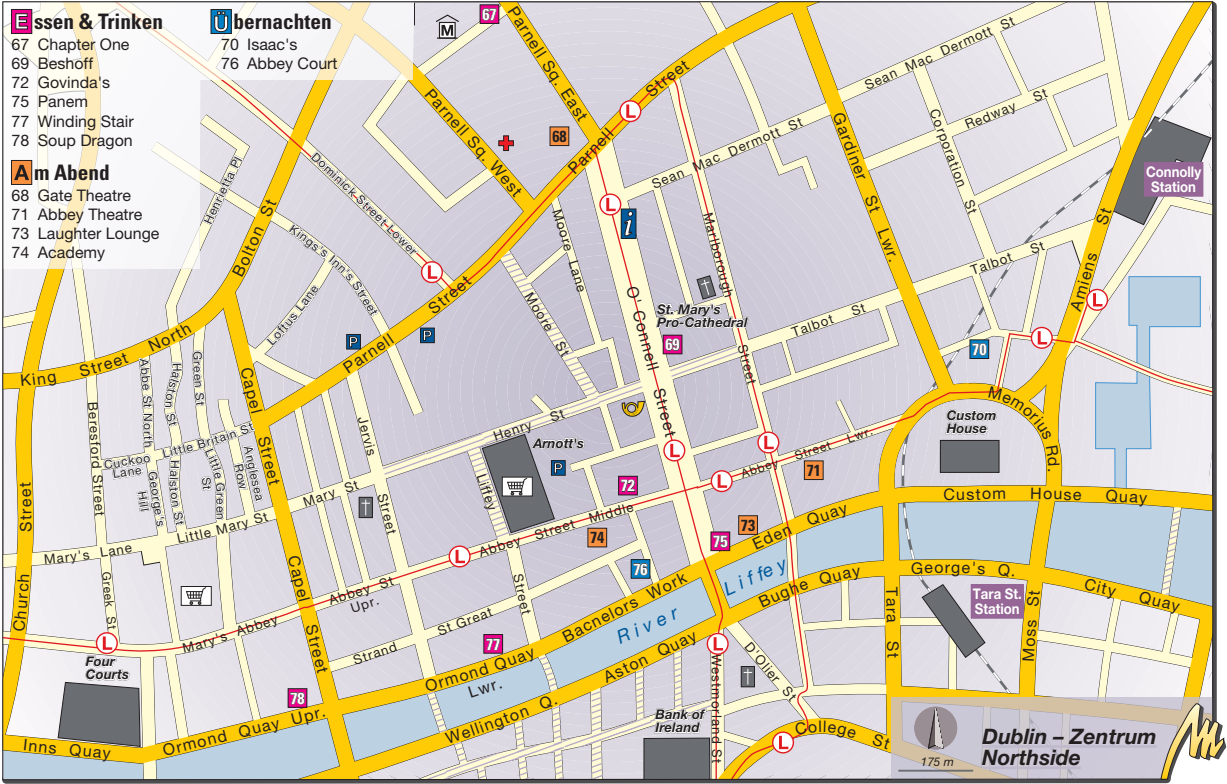

Essen & Trinken

- 67 Chapter One
- 69 Beshoff
- 72 Govinda's
- 75 Panem
- 77 Winding Stair
- 78 Soup Dragon

Am Abend

- 68 Gate Theatre
- 71 Abbey Theatre
- 73 Laughter Lounge
- 74 Academy

Übernachten

- 70 Isaac's
- 76 Abbey Court

Dublin - Zentrum
Northside

175 m