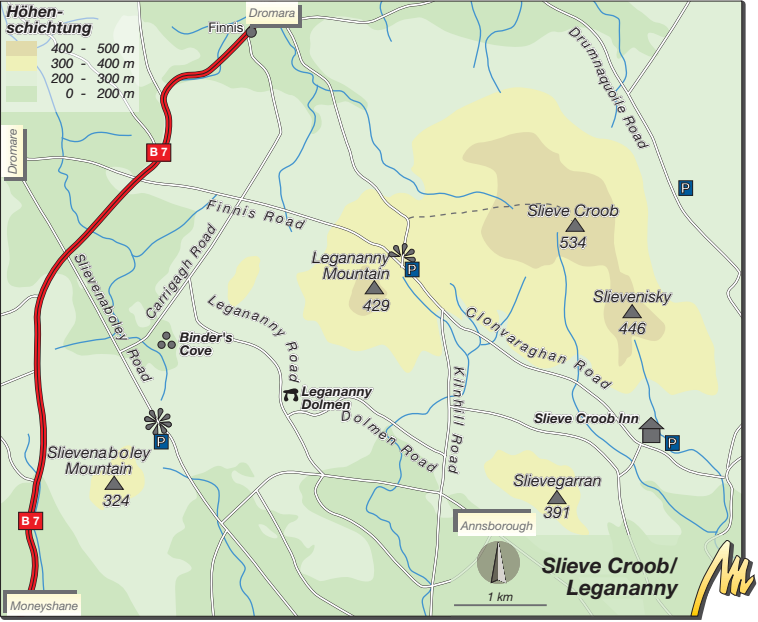

Höhen-schichtung

Dromara

Drumagubille Road

B7

P

Finnis Road

Slieve Croob

534

Legananny Mountain

429

Slievenisky

446

Carrigagh Road

Legananny Road

Glonvaraghan Road

Binder's Cove

Legananny Dolmen

Dolmen Road

Kilnhill Road

Slieve Croob Inn

P

Slievenaboley Mountain

324

B7

Slievegarran

391

Annsborough

Slieve Croob/
Legananny

1 km

Moneyshane