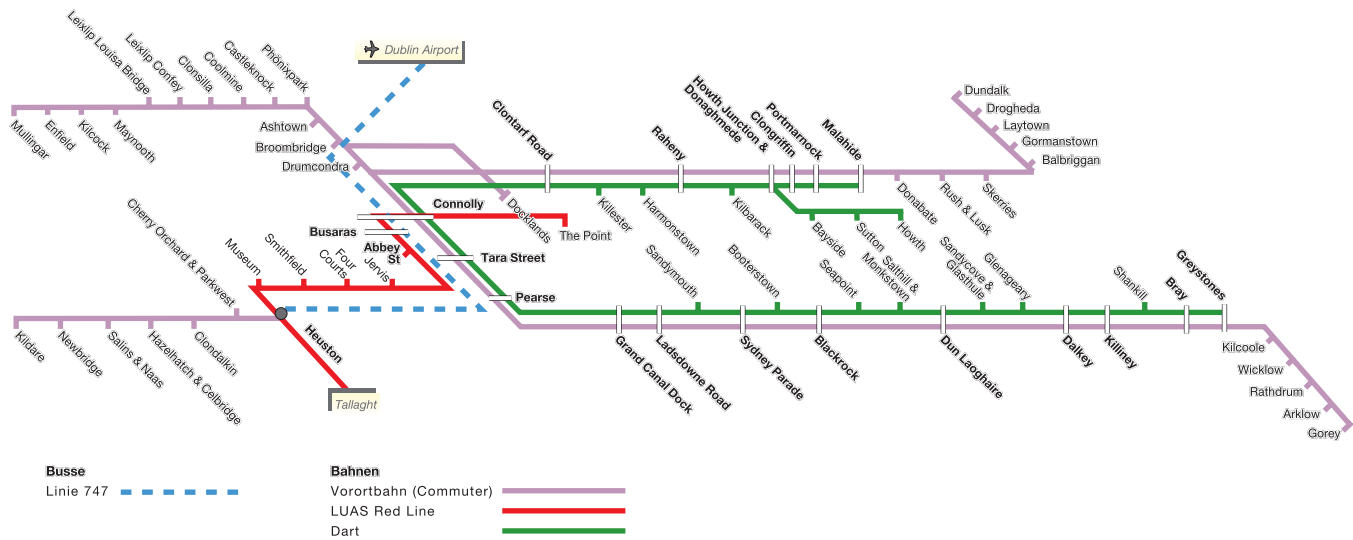

Dublin Harbour

Dublin Bay

Dalkey Island

Dublin Übersicht

1 km

Zone Green 1

Zone Red 1

Zone Red 3

Zone Central

Zone Red 4

Zone Green 2

Zone Red 2

Zone Green 4

Zone Green 5

Green

Dublin: LUAS