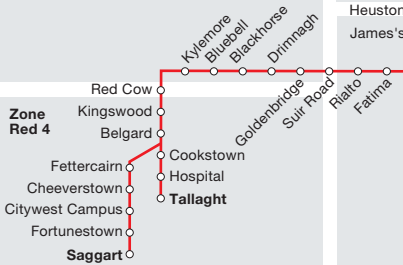

Dublin Harbour

Dublin Bay

Dalkey Island

Dublin Übersicht

1 km

Zone Green 1

Zone Red 1

Zone Red 3

Zone Central

Zone Red 4

Zone Green 2

Zone Red 2

Zone Green 4

Zone Green 5

Green

Dublin: LUAS