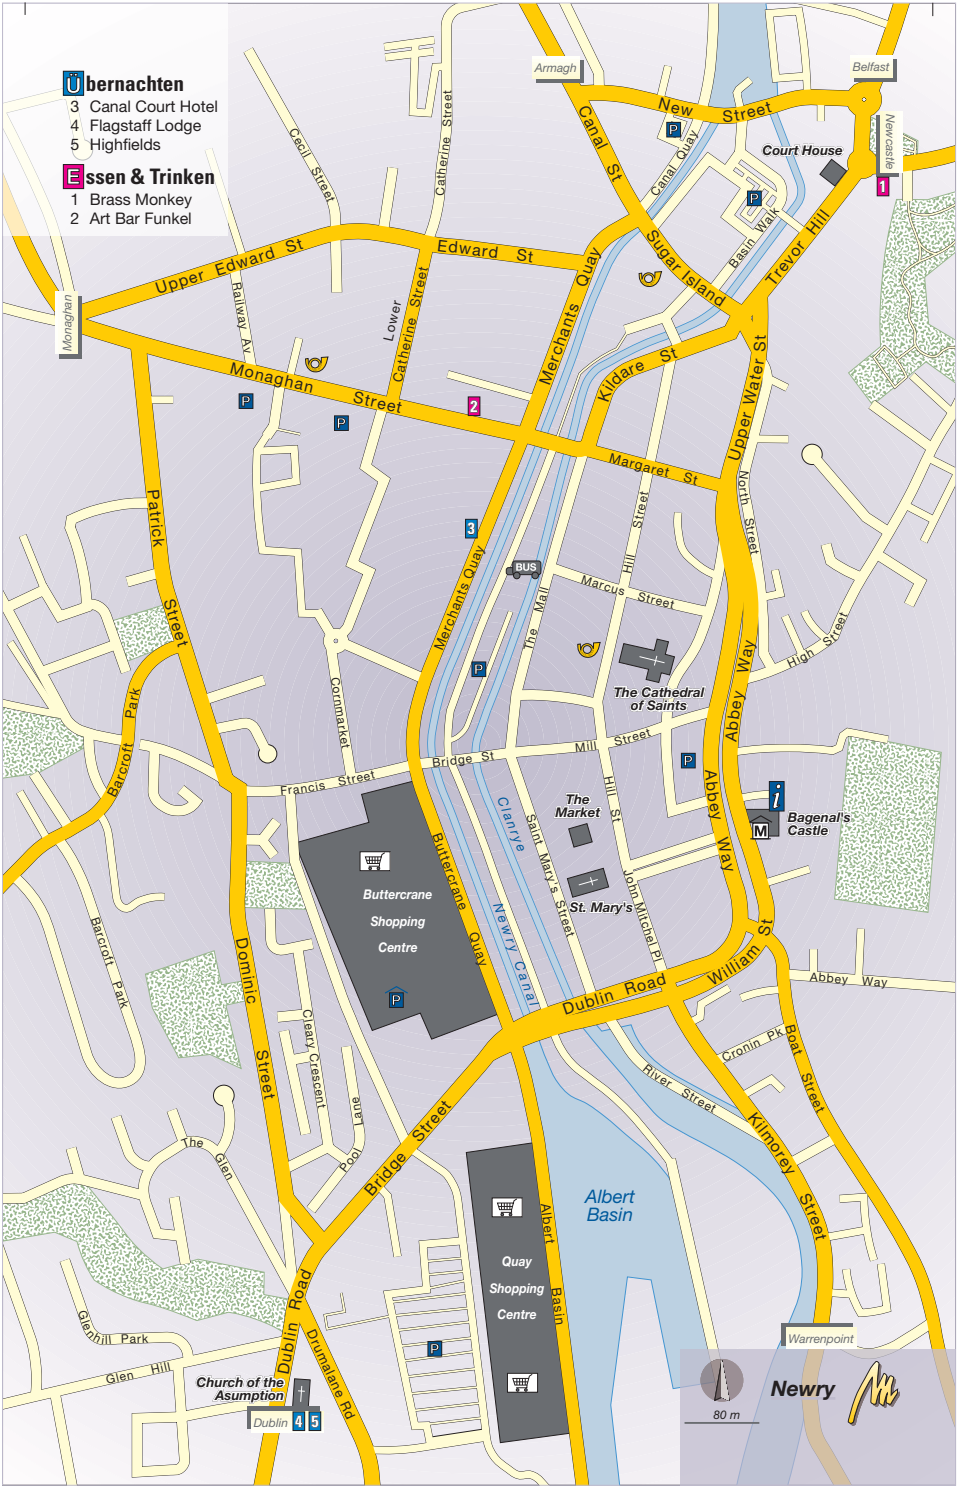

Essen & Trinken

- 2 Pyke 'n' Pomes
- 3 Quaywest
- 9 Browns in Town
- 10 Exchange
- 16 Metro
- 21 Sandwich Company
- 23 Fitzroy's
- 27 Sooty Olive

Am Abend

- 12 Castle Bar
- 13 Dungloe Bar/
Peadar O'Donnells
- 15 Sugar
- 17 Sandinos
- 22 Anchor Inn

- 6 Merchant Hotel
- 16 Youth Hostel
- 19 Vagabonds
- 20 Botanic Rest
- 21 Tara Lodge
- 22 Ibis
- 27 Queen's Quarter Apartments
- 28 Avenue Guesthouse
- 29 Malone Lodge
- 31 Elms Village

Essen & Trinken

- 5 John Hewitt
- 8 Grapevine
- 11 Holohan's
- 13 Howard Street
- 24 Villa Italia
- 25 Saphyre
- 26 Conor Café
- 30 Barking Dog

Am Abend

- 6 Bert's Jazz Bar
- 7 The Spaniard
- 9 Kelly's Cellars
- 10 Kitchen Bar
- 12 Thompson's
- 14 Crown Liquor Saloon/Robinson's
- 17 Lavery's Gin Palace
- 18 The Empire

Sonstiges

- 4 Metropolitan Arts Centre
- 15 Ulster Hall
- 23 Queen's Film Theatre

150 m

Belfast Innenstadt

Ubernachten

- 3 Canal Court Hotel
- 4 Flagstaff Lodge
- 5 Highfields

Essen & Trinken

- 1 Brass Monkey
- 2 Art Bar Funkel