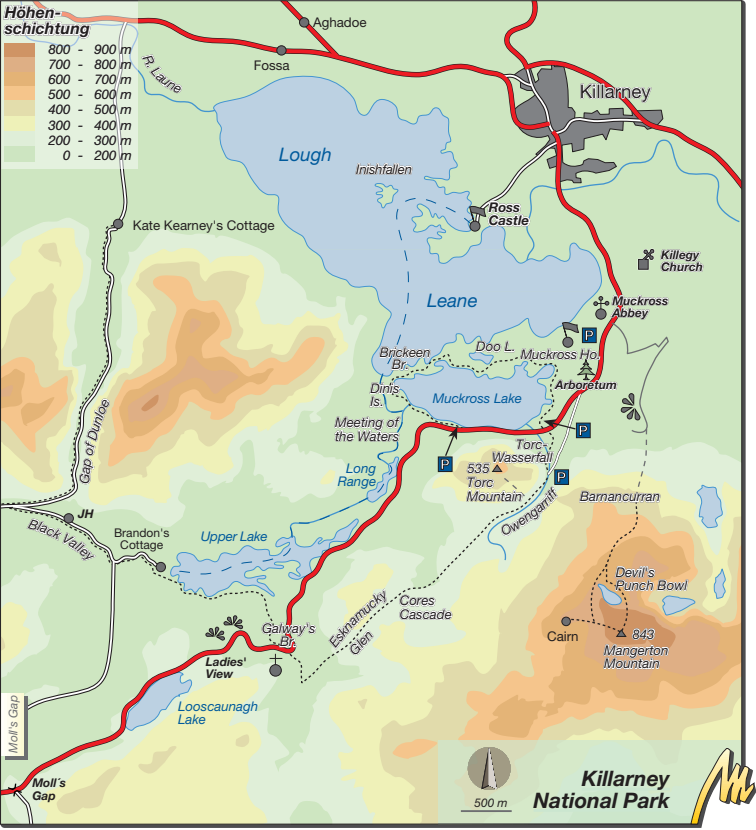

150 m

Baltimore

Sheep's Head

1 km

**Wanderung
Sheep's Head**

Höhen-schichtung

Übernachten

- 1 B&B Woodlands
- 2 Larkinley Lodge
- 7 Arbutus Hotel
- 9 Neptune's Hostel
- 10 The Ross
- 12 Great Southern Killarney
- 15 Black Sheep Hostel
- 16 Glena House