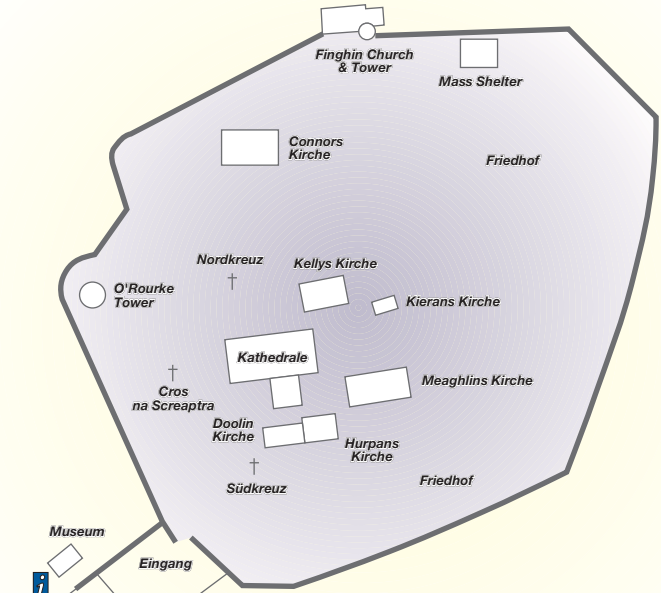

Nonnenkirche

Museum

Eingang

25 m

Clonmacnoise