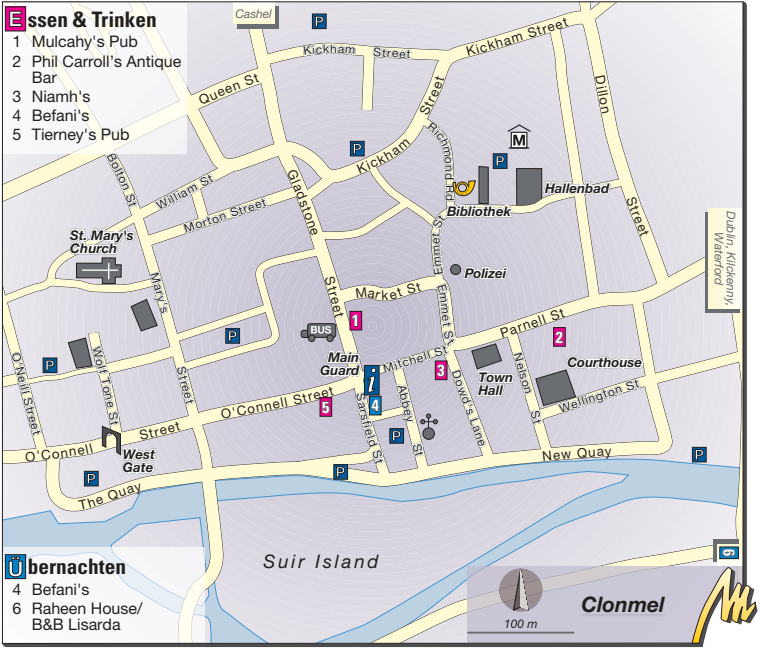

New Pass 1

Dunmore, 16 17

Waterford

100 m

Übernachten

- 6 Tannery Townhouse

Essen & Trinken

- 4 Interlude
- 5 Ormond's Café
- 6 The Tannery

Am Abend

- 1 Minnies Bar
- 2 Murphy's Bar
- 3 The Local

Übernachten

- 1 Aherne's Guesthouse
- 2 B&B Roseville
- 3 Camping Clonvilla
- 5 B&B Avonmore

Essen & Trinken

- 1 Aherne's
- 4 Moby Dick's (Pub)

200 m

Youghal

N25, Strand, Cork

Essen & Trinken

- 1 Mulcahy's Pub
- 2 Phil Carroll's Antique Bar
- 3 Niamh's
- 4 Befani's
- 5 Tierney's Pub

Übernachten

- 4 Befani's
- 6 Raheen House/
B&B Lisarda

Dublin, Kilkenny,
Waterford