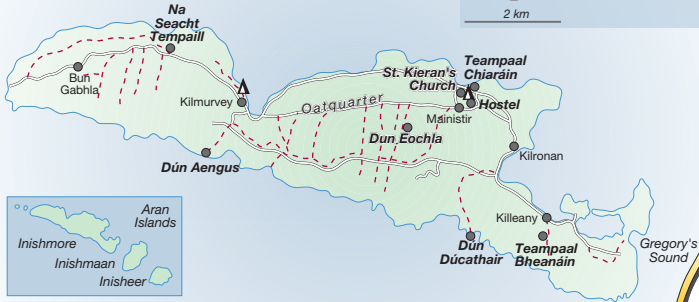

N 85 The Burren

R 474 Milfrowmal Bay

N 18 Limerick

2 km

Inishmore

Übernachten

- 1 Corrib Village
- 2 Sleepzone Hostel
- 3 Travelodge
- 5 Ardaun
- 8 Snoozles Hostel
- 9 Park House Hotel
- 12 The Hardiman
- 14 Kinlay House
- 26 St Jude's/Lynburgh

Castlebar: 3

Limerick: 5, 8

7, 6, 9

12

14

15

16

17

Westport

170 m

Achill Island

2 km

Northern Ireland

Der Nordwesten

Essen & Trinken

- 3 Lyon's Café
- 4 Osta
- 5 Coach Lane
- 7 Bistro Bianconi
- 11 Montmartre