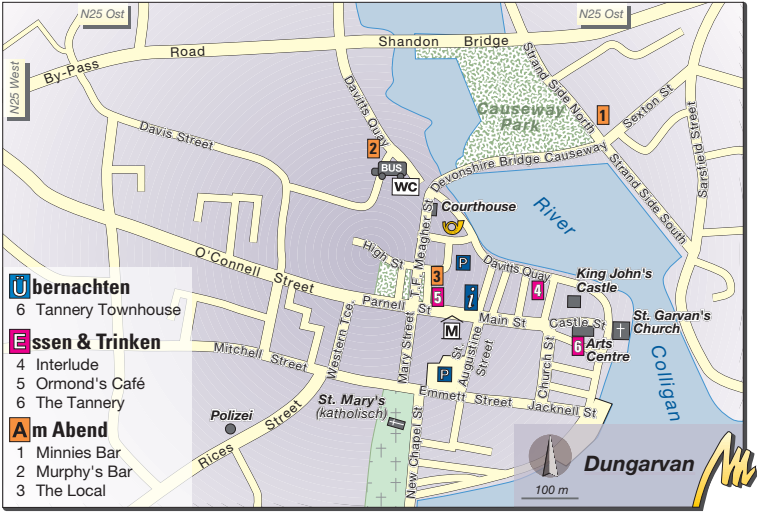

New Pass 1

Dunmore, 16 17

Waterford

100 m

Übernachten

- 6 Tannery Townhouse

Essen & Trinken

- 4 Interlude
- 5 Ormond's Café
- 6 The Tannery

Am Abend

- 1 Minnies Bar
- 2 Murphy's Bar
- 3 The Local

Übernachten

- 1 Aherne's Guesthouse
- 2 B&B Roseville
- 3 Camping Clonvilla
- 5 B&B Avonmore

Essen & Trinken

- 1 Aherne's
- 4 Moby Dick's (Pub)

200 m

Youghal