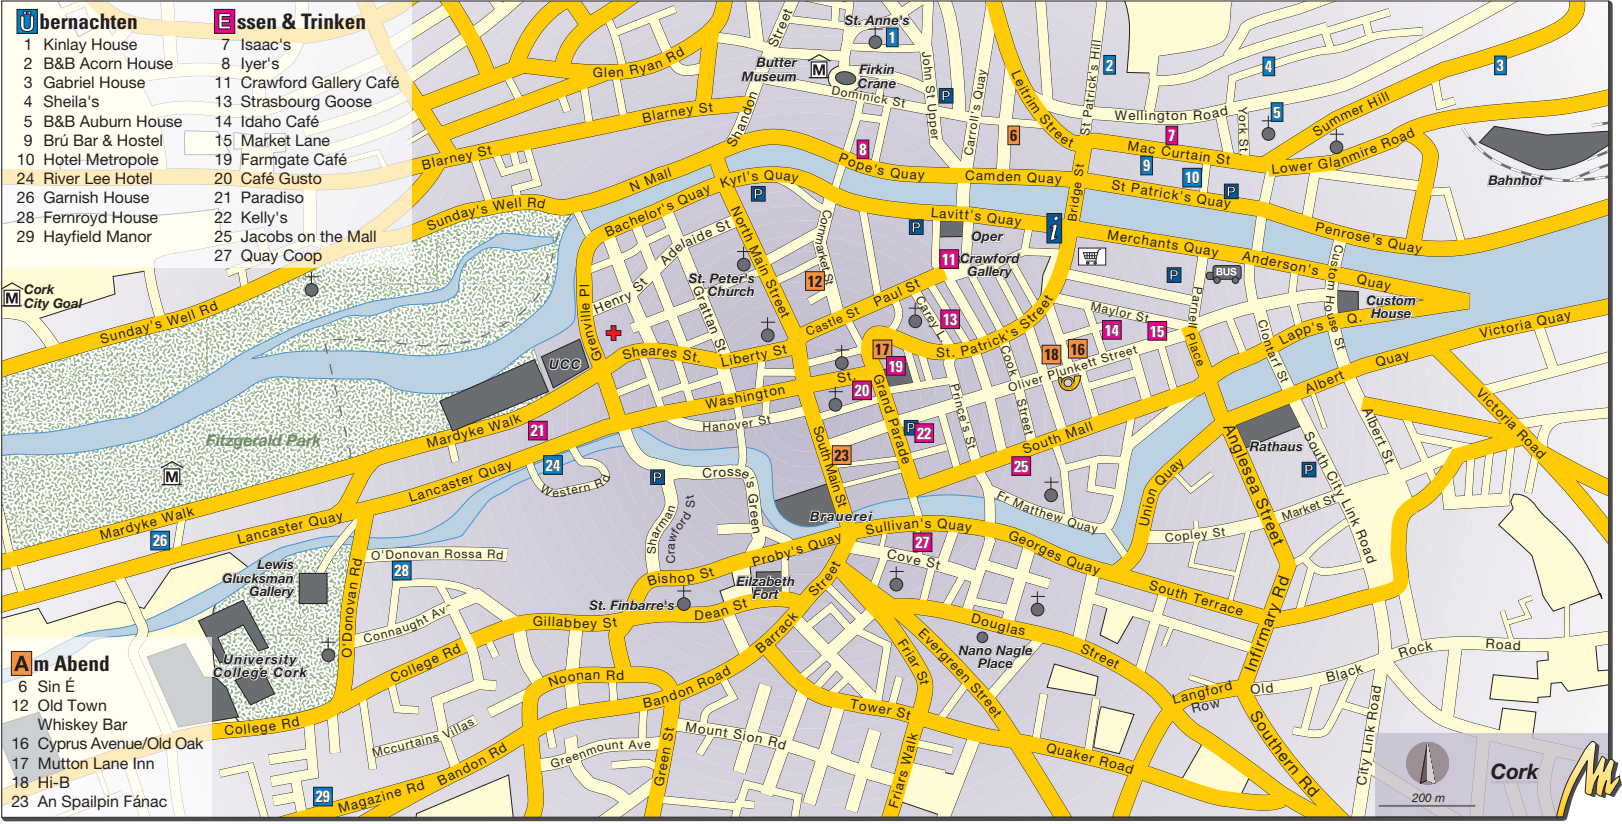

Clonmel

Swanes
Roscoff
Frankreich

U bernachten

- 1 Kinlay House
- 2 B&B Acorn House
- 3 Gabriel House
- 4 Sheila's
- 5 B&B Auburn House
- 9 Brú Bar & Hostel
- 10 Hotel Metropole
- 24 River Lee Hotel
- 26 Garnish House
- 28 Ferrroyd House
- 29 Hayfield Manor

Essen & Trinken

- 7 Isaac's
- 8 Iyer's
- 11 Crawford Gallery Café
- 13 Strasbourg Goose
- 14 Idaho Café
- 15 Market Lane
- 19 Farmgate Café
- 20 Café Gusto
- 21 Paradiso
- 22 Kelly's
- 25 Jacobs on the Mall
- 27 Quay Coop