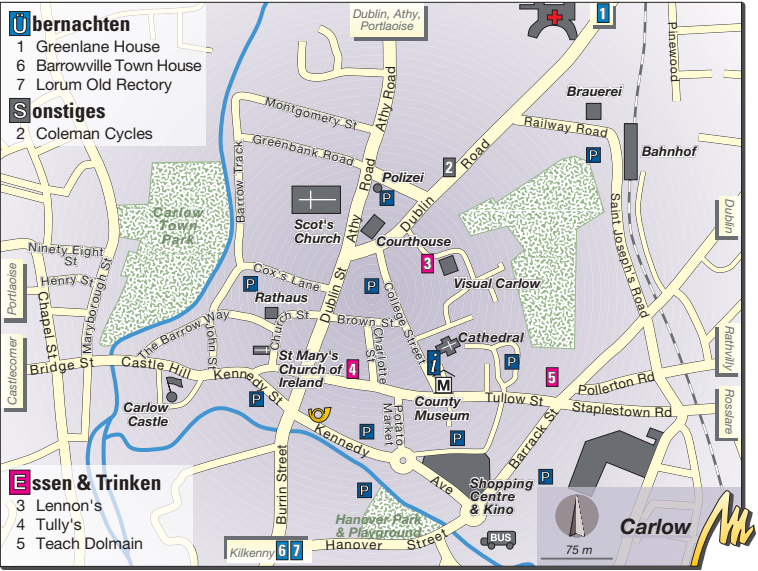

Am Abend

- 2 Omniplex Kino
- 3 Gleeson's
- 4 Carberry's
- 6 Earth
- 9 Droichead Arts Centre
- 11 Arc Cinema

Sonstiges

- 8 Quay Cycles

Übernachten

- 1 Scholars Townhouse
- 12 The D Hotel

Drogheda

M3 Exit 7
(2,5 km)

Gráinne's Fort

„Bankettsaal“

Visitor Centre

Fort der Synoden

St.
Patrick's
Church

Grab der Geiseln

Lia Fáil

Cormac's
Haus

Forradh

Fort
der Könige

König
Laoghaires
Fort

Tara

100 m

Übernachten

- 1 Greenlane House
- 6 Barrowville Town House
- 7 Lorum Old Rectory

Sonstiges

- 2 Coleman Cycles

Essen & Trinken

- 3 Lennon's
- 4 Tully's
- 5 Teach Dolmain

Mount-shannon
Whitegate
Lough Derg
Inish-certral

Nenagh
Arra Mts.
Ballina
Killaloe
Castleconnell

Herbertstown
Tipperary
Knocklong
Ballylanders
Kilfinnane