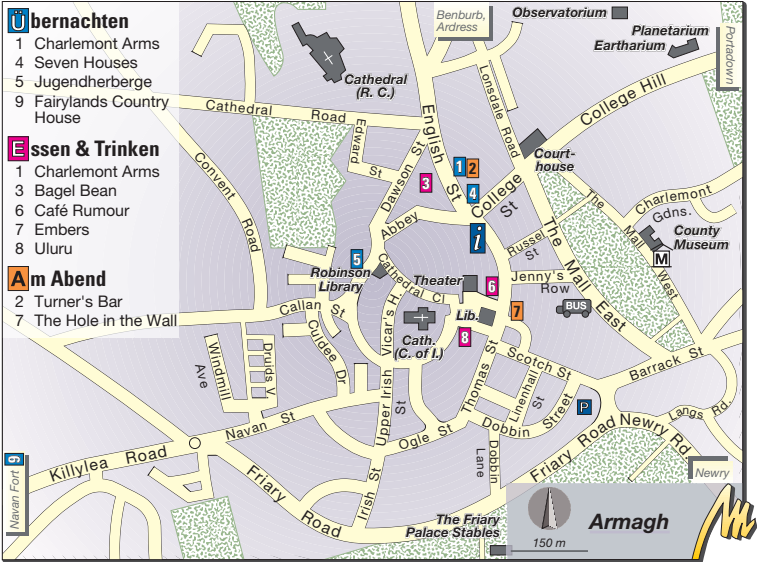

Essen & Trinken

- 2 Pyke 'n' Pomes
- 3 Quaywest
- 9 Browns in Town
- 10 Exchange
- 16 Metro
- 21 Sandwich Company
- 23 Fitzroy's
- 27 Sooty Olive

Am Abend

- 12 Castle Bar
- 13 Dungloe Bar/
Peadar O'Donnells
- 15 Sugar
- 17 Sandinos
- 22 Anchor Inn

- 6 Merchant Hotel
- 16 Youth Hostel
- 19 Vagabonds
- 20 Botanic Rest
- 21 Tara Lodge
- 22 Ibis
- 27 Queen's Quarter Apartments
- 28 Avenue Guesthouse
- 29 Malone Lodge
- 31 Elms Village

Essen & Trinken

Slievegarran

391

Annsborough

Slieve Croob/
Legananny

1 km

Moneyshane

Übernachten

- 1 Charlemont Arms
- 4 Seven Houses
- 5 Jugendherberge
- 9 Fairylands Country House

Essen & Trinken

- 1 Charlemont Arms
- 3 Bagel Bean
- 6 Café Rumour
- 7 Embers
- 8 Uluru

Am Abend

- 2 Turner's Bar
- 7 The Hole in the Wall

Übernachten

- 1 B&B Drumcoo Guest House
- 6 Belmore Court
- 8 B&B Willowbank