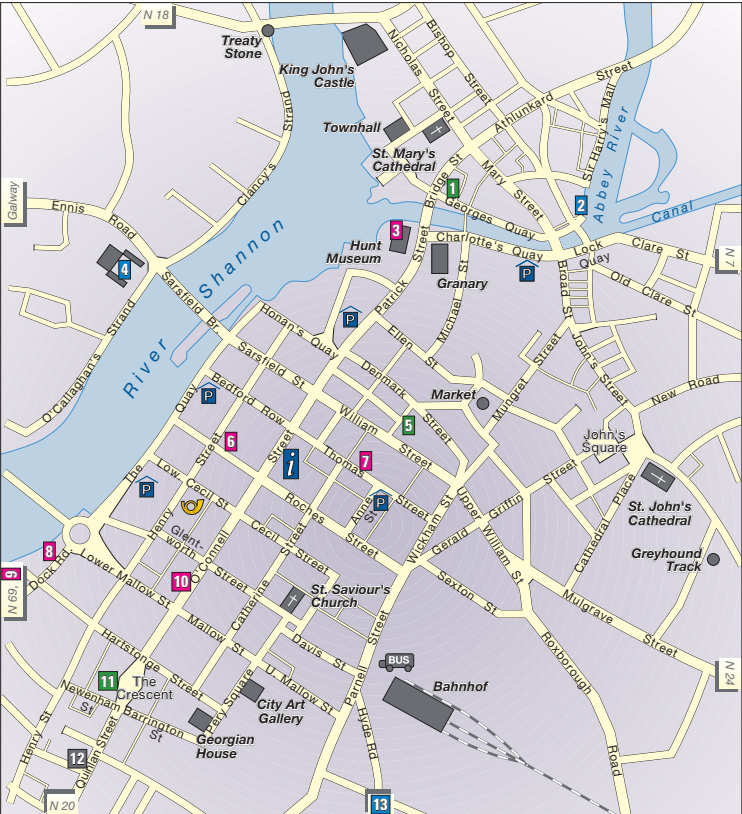

Essen & Trinken

- 1 Lord Baker's
- 7 Blue Zone
- 9 An Café Liteártha
- 10 Grey's Lane Bistro
- 14 Out of the Blue
- 19 Murphy's Icecream

Pubs

- 2 The Dingle Pub
- 3 John Benny's an Chonair
- 4 An Droichead Beag
- 5 Dick Mack's
- 17 Murphy's
- 21 O'Flaherty's

Einkaufen

- 5 Dingle Record Shop
- 7 Mulcahy's Weaver's Shop
- 8 Brian de Staic
- 15 Leac a' Ré

Sonstiges

- 6 Paddy Welsh (Fahrräder)
- 16 Cinema Phoenix

Übernachten

- 2 Absolute Hotel
- 4 Strand Hotel
- 13 B&B Avondoyle Country Home

Westport

170 m

Achill Island

2 km

Northern Ireland

Der Nordwesten

Essen & Trinken

- 3 Lyon's Café
- 4 Osta
- 5 Coach Lane
- 7 Bistro Bianconi
- 11 Montmartre

Essen & Trinken

- 2 Pyke 'n' Pomes
- 3 Quaywest
- 9 Browns in Town
- 10 Exchange
- 16 Metro
- 21 Sandwich Company
- 23 Fitzroy's
- 27 Sooty Olive

Am Abend

- 12 Castle Bar
- 13 Dungloe Bar/
Peadar O'Donnells
- 15 Sugar
- 17 Sandinos
- 22 Anchor Inn