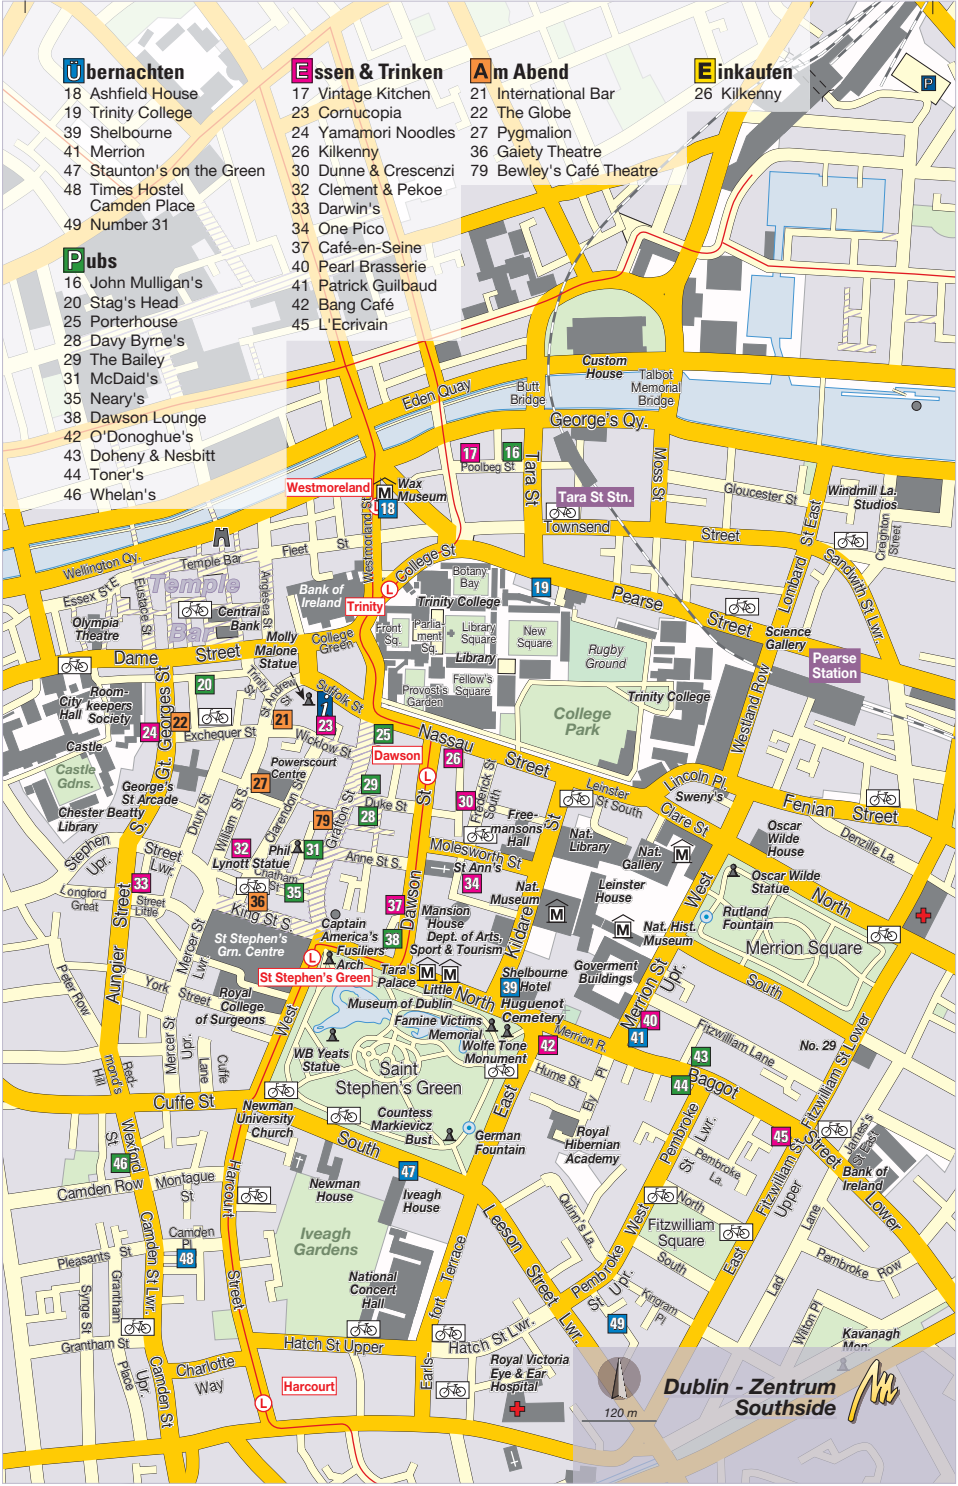

Übernachten

- 50 Abigail's
- 61 Four Courts

Pubs

- 51 Palace Bar
- 53 ThunderRoad
- 56 Octagon
- 57 Porterhouse
- 62 Brazen Head

Am Abend

- 56 Workman's Club
- 58 Club M
- 59 Button Factory
- 60 New Theatre
- 64 Mother

Am Abend

- 21 International Bar
- 22 The Globe
- 27 Pygmalion
- 36 Gaiety Theatre
- 79 Bewley's Café Theatre

Einkaufen

- 26 Kilkenny

Essen & Trinken

- 67 Chapter One
- 69 Beshoff
- 72 Govinda's
- 75 Panem
- 77 Winding Stair
- 78 Soup Dragon

Am Abend

- 2 Omniplex Kino
- 3 Gleeson's
- 4 Carberry's
- 6 Earth
- 9 Droichead Arts Centre
- 11 Arc Cinema

Sonstiges

- 8 Quay Cycles

Übernachten

- 1 Scholars Townhouse
- 12 The D Hotel

Drogheda

M3 Exit 7
(2,5 km)