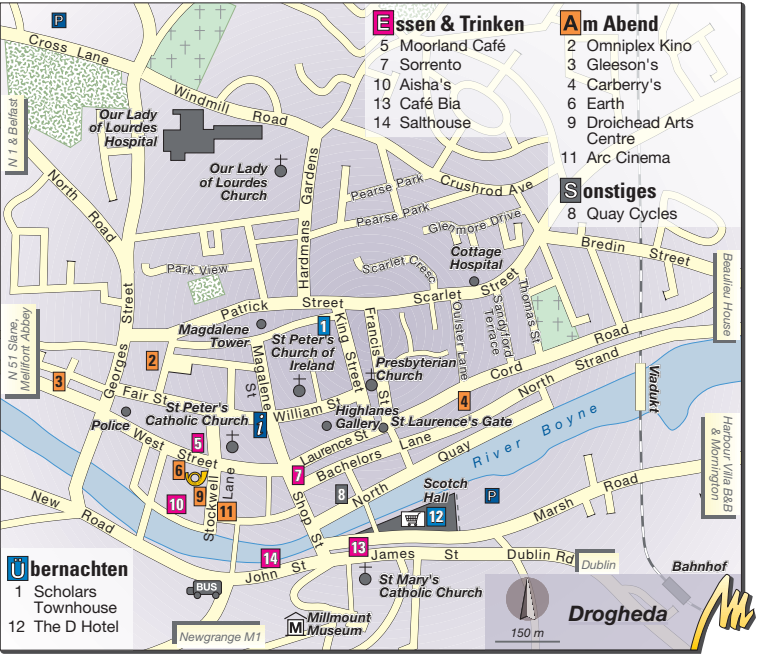

Am Abend

- 21 International Bar
- 22 The Globe
- 27 Pygmalion
- 36 Gaiety Theatre
- 79 Bewley's Café Theatre

Einkaufen

- 26 Kilkenny

Essen & Trinken

- 67 Chapter One
- 69 Beshoff
- 72 Govinda's
- 75 Panem
- 77 Winding Stair
- 78 Soup Dragon

- 1 King Sitric
- 5 B&B Glean-na-Smol

Essen & Trinken

- 1 King Sitric
- 2 Il Panorama Cafe
- 3 Beshoff Bros
- 4 The House
- 6 O'Connells

300 m

Howth

Essen & Trinken

- 5 Moorland Café
- 7 Sorrento
- 10 Aisha's
- 13 Café Bia
- 14 Salthouse

Am Abend

- 2 Omniplex Kino
- 3 Gleeson's
- 4 Carberry's
- 6 Earth
- 9 Droichead Arts Centre
- 11 Arc Cinema

Sonstiges

- 8 Quay Cycles

Übernachten

- 1 Scholars Townhouse
- 12 The D Hotel

Drogheda

M3 Exit 7
(2,5 km)