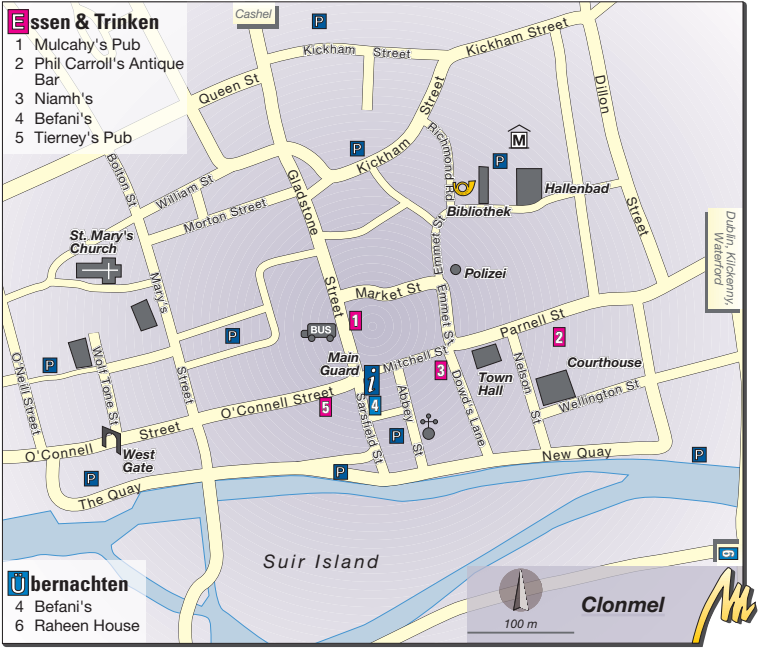

Essen & Trinken

- 1 Mulcahy's Pub
- 2 Phil Carroll's Antique Bar
- 3 Niamh's
- 4 Befani's
- 5 Tierney's Pub

Übernachten

- 4 Befani's
- 6 Raheen House

Dublin, Kilkenny,
Waterford