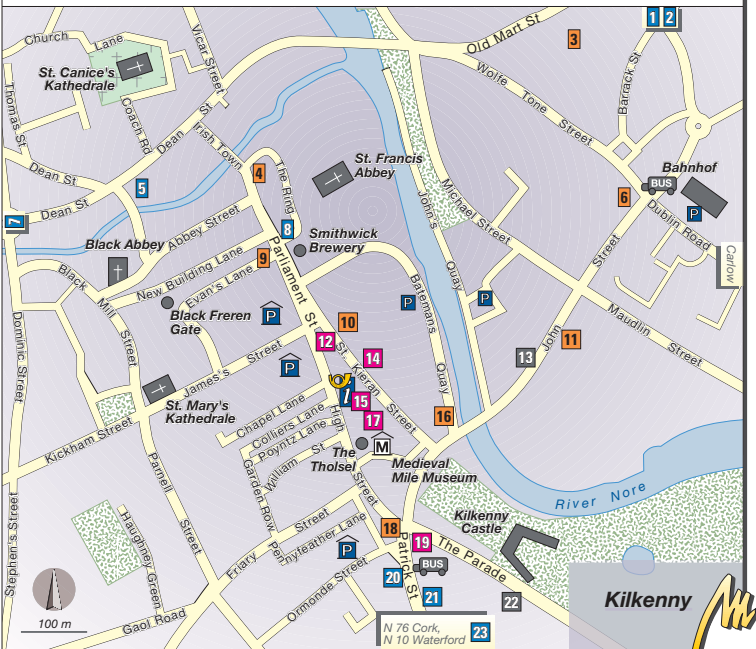

Übernachten

1. 1 B&B Mena House
2. 2 B&B Rosquil House
3. 5 Bregagh House
4. 7 B&B Abbeylodge
5. 8 Kilkenny Tourist Hostel
6. 20 Zuni
7. 21 Pembroke Hotel
8. 23 Kilkenny Hotel

Essen & Trinken

1. 12 Marble City Bar
2. 14 Kyteler's Inn
3. 15 Pantry Coffeeshop
4. 17 Petronella
5. 19 Left Bank und Rive Gauche
6. 20 Zuni
7. 22 Foodhall @ Kilkenny Design Centre

Am Abend

1. 3 IMC Cinema
2. 4 Watergate Theatre
3. 6 O'Faolain's
4. 9 John Cleere's/Pumphouse
5. 10 Daniel Bollard's
6. 11 Edward Langton's
7. 14 Kyteler's Inn
8. 16 Tynan's Bridge Bar
9. 18 The Field Bar

Sonstiges

1. 13 Kilkenny Cycling Tours
2. 22 Kilkenny Design Centre