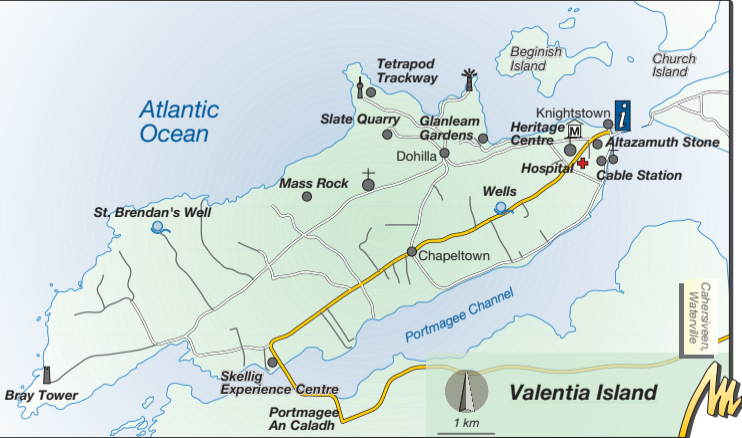

**Skibbereen**

150 m

Sheep's Head

1 km

## Wanderung Sheep's Head