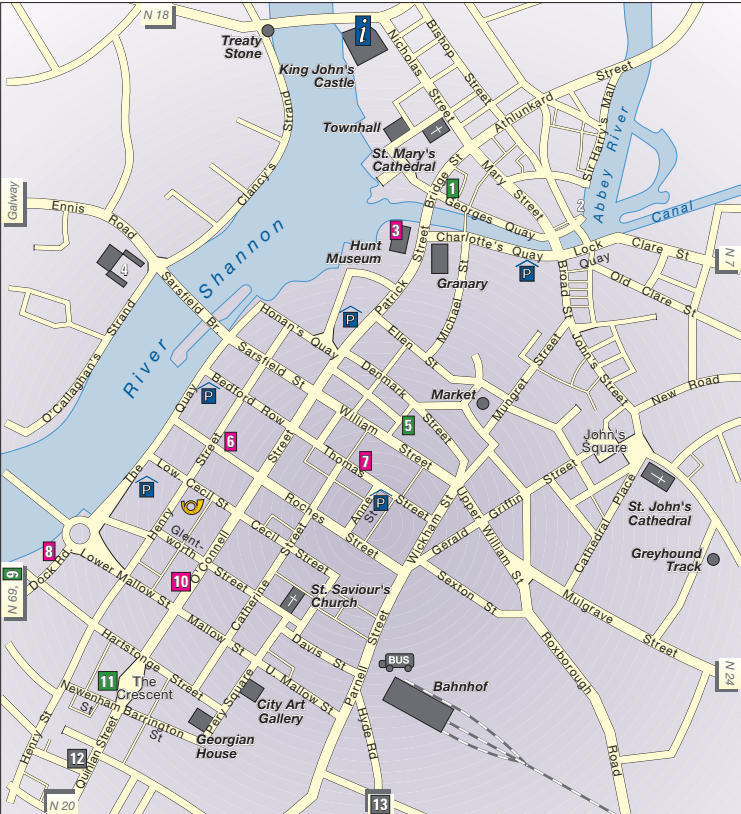

## Pubs

- 2 The Dingle Pub
- 3 John Benny's an Chonair
- 4 An Droichead Beag
- 5 Dick Mack's
- 15 Murphy's
- 19 O'Flaherty's

## Einkaufen

- 5 Dingle Record Shop
- 7 Mulcahy's Weaver's Shop
- 8 Brian de Staic
- 14 Leac a' Ré

### Übernachten

- 2 Absolute Hotel
- 4 Strand Hotel
- 13 B&B Avondoyle Country Home

## Übernachten

- 1 Corrib Village
- 2 Sleepzone Hostel
- 3 Travelodge
- 5 Ardwan
- 8 Snoozles Hostel
- 9 Park House Hotel
- 11 The Hardiman
- 13 Kinlay House
- 25 St Jude's Lodge