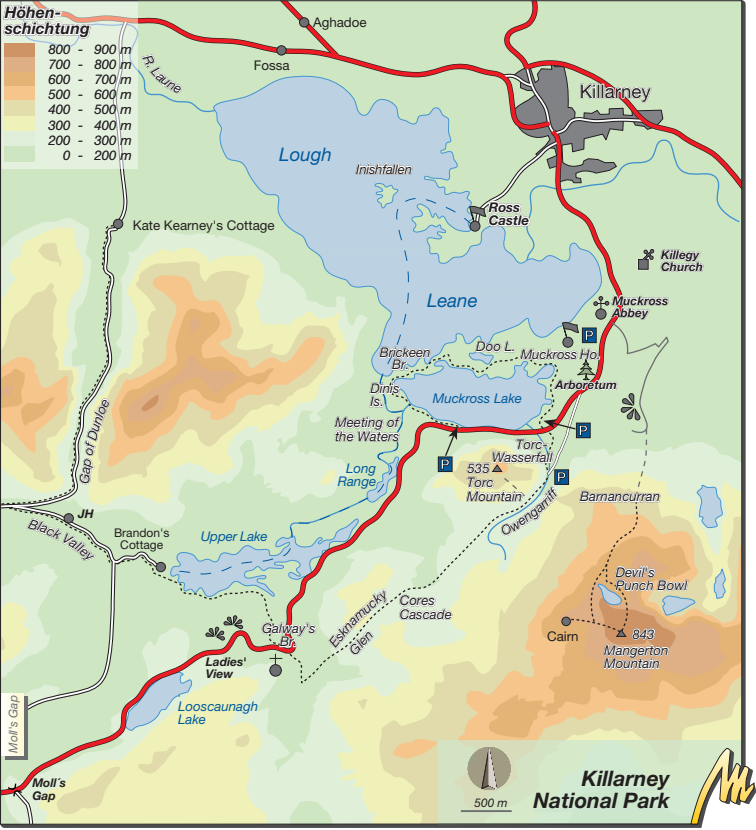

Höhen-schichtung