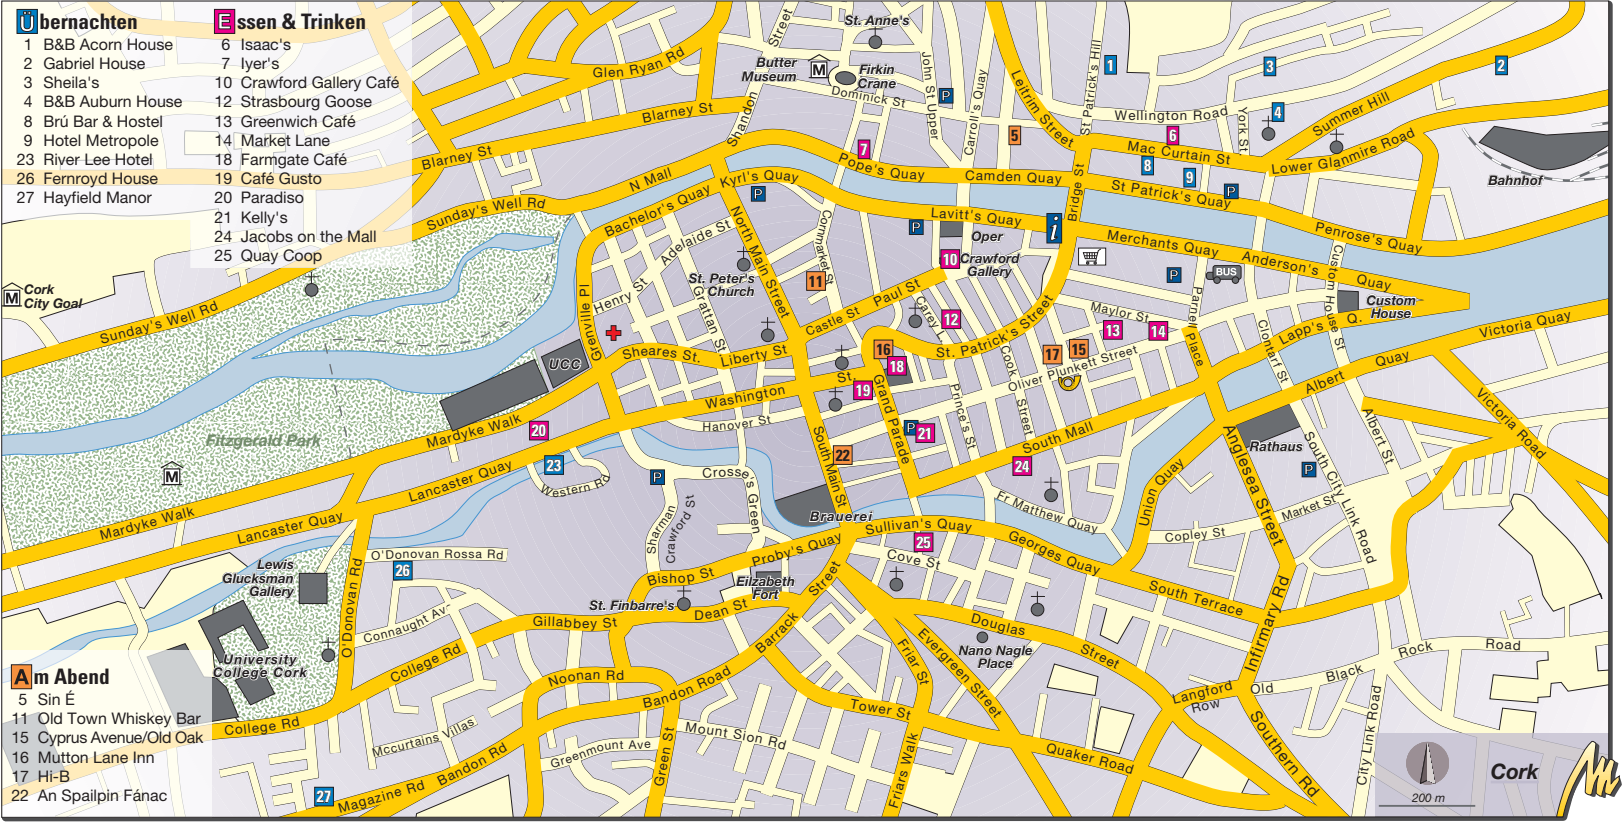

Übernachten

- 1 B&B Acorn House
- 2 Gabriel House
- 3 Sheila's
- 4 B&B Auburn House
- 8 Brú Bar & Hostel
- 9 Hotel Metropole
- 23 River Lee Hotel
- 26 Ferroyd House
- 27 Hayfield Manor

Essen & Trinken

- 6 Isaac's
- 7 Iyer's
- 10 Crawford Gallery Café
- 12 Strasbourg Goose
- 13 Greenwich Café
- 14 Market Lane
- 18 Farmgate Café
- 19 Café Gusto
- 20 Paradiso
- 21 Kelly's
- 24 Jacobs on the Mall
- 25 Quay Coop

Am Abend

- 5 Sin É
- 11 Old Town Whiskey Bar
- 15 Cyprus Avenue/Old Oak
- 16 Mutton Lane Inn
- 17 HI-B
- 22 An Spailpin Fánac

Cork